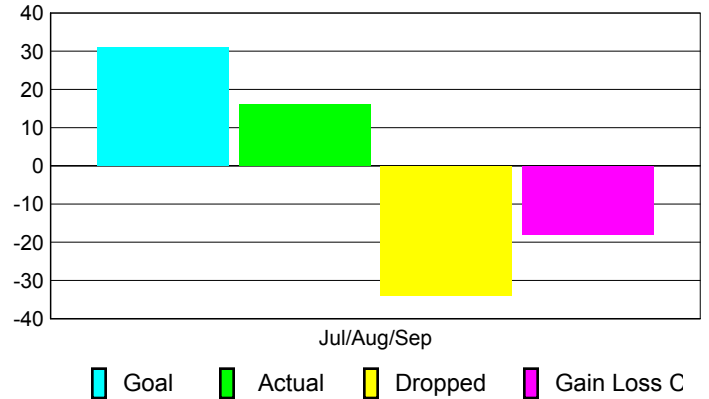

Membership Results 2010-2011

Goal, New, Dropped, Gain/Loss

Comparison of Membership Gain/Loss

Current Year Compared to the Previous Year