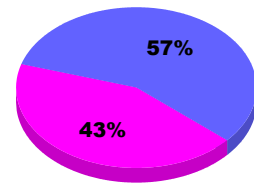

Current Year Compared to the Previous Year

YTD Status Quo Clubs 2010-2011

Status Quo Clubs Compared to Status Quo Members

MEMBERSHIP

**Membership Results
2010-2011**

**Membership
2009-2010**

Month	Net Memb Goal	Actual New Memb	Actual Dropped Memb	Gain/Loss of Memb	Gain/Loss of Memb
Jul/Aug/Sep	31	16	-34	-18	4
Totals	31	16	-34	-18	4

Membership Results 2010-2011

Goal, New, Dropped, Gain/Loss

Comparison of Membership Gain/Loss

Current Year Compared to the Previous Year

Gender Comparison 2010-2011

Jul/Aug/Sep

Male Female

2010-2011 GMT Reports for District (or Undistricted) **District 410 B SWAZILAND**

GMT: **Robert B Fowler**

Location: **SWAZILAND**

GMT CA: **6**

CLUBS

Club Results
2010-2011

Clubs
2009-2010

Month	New Club Goal	Actual New Clubs	Actual Dropped Clubs	Gain/Loss of Clubs	Gain/Loss of Clubs
Jul/Aug/Sep	0	0	0	0	0
Totals	0	0	0	0	0