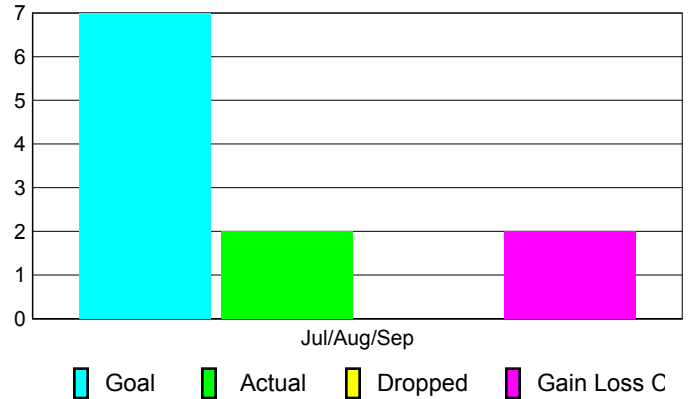

Membership Results 2010-2011

Goal, New, Dropped, Gain/Loss